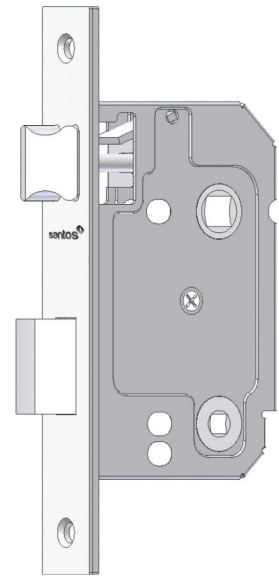

Series 757 WJ

Bathroom mortice lock

Features

The deadbolt is operated on the inside by thumbturn.
The latch is operated on both sides by lever handle.

Options

- 7 Backset in mm: 45 (J); 58 (O)
- 11 Forend: square (D); rounded (J)
- 12 Face plate and 757 K strike plate: SS 430 (I); SS 304 (J); brass (L)
- 13 Finish: satin (S)

CASE 102 mm

Code

1	2	3	4	5	6	7	8	9	10	11	12	13
F	7	5	7	W	J		1	N	R			S